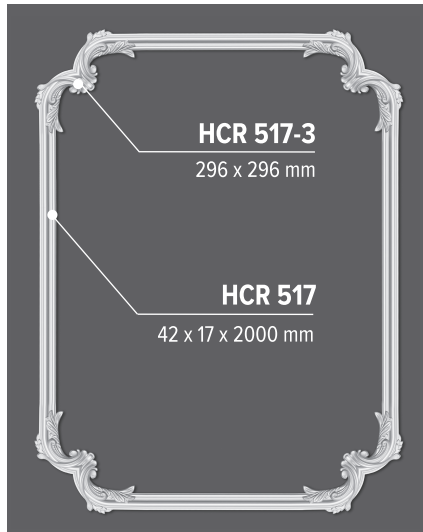

**Карнизи та молдинги ● Cornices and moldings**

**KH 914**  
30 x 20 mm

**KH 904**  
52 x 45 mm

**HCR 516 (F)**  
23 x 12 mm

**KH 913**  
30 x 35 mm

**KH 917**  
57 x 29 mm

**HCR 501 (F)**  
29 x 16 mm

**KH 902**  
40 x 22 mm

**KH 918**  
65 x 70 mm

**HCR 502 (F)**  
32 x 16 mm

**KH 905 (F)**  
45 x 40 mm

**KH 912**  
70 x 70 mm

**HCR 518 (F)**  
40 x 20 mm

**KH 906 (F)**  
52 x 24 mm

**KH 911**  
82 x 82 mm

**HCR 517 (F)**  
42 x 17 mm

L = 2000 mm

**HCR 503 (F)**  
38 x 12 mm

**HCR 508 (F)**  
90 x 16 mm

**HCR 512 (F)**  
109 x 14 mm

**HCR 504 (F)**  
48 x 10 mm

**HCR 520 (F)**  
99 x 12 mm

**HCR 515 (F)**  
110 x 25 mm

**HCR 505 (F)**  
50 x 13 mm

**HCR 513 (F)**  
100 x 15 mm

**HCR 521 (F)**  
120 x 15 mm

**HCR 506 (F)**  
70 x 12 mm

**HCR 511**  
100 x 22 mm

**HCR 509 (F)**  
129 x 19 mm

**HCR 507 (F)**  
78 x 18 mm

**HCR 514 (F)**  
100 x 21 mm

**HCR 510 (F)**  
150 x 18 mm