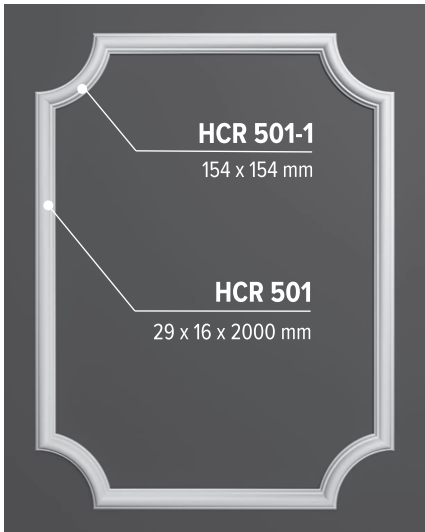

**Карнизи та молдинги ● Cornices and moldings**

**KH 914**  
30 x 20 mm

**KH 904**  
52 x 45 mm

**HCR 516 (F)**  
23 x 12 mm

**KH 913**  
30 x 35 mm

**KH 917**  
57 x 29 mm

**HCR 501 (F)**  
29 x 16 mm

**KH 902**  
40 x 22 mm

**KH 918**  
65 x 70 mm

**HCR 502 (F)**  
32 x 16 mm

**KH 905 (F)**  
45 x 40 mm

**KH 912**  
70 x 70 mm

**HCR 518 (F)**  
40 x 20 mm

**KH 906 (F)**  
52 x 24 mm

**KH 911**  
82 x 82 mm

**HCR 517 (F)**  
42 x 17 mm

L = 2000 mm

**HCR 503 (F)**  
38 x 12 mm

**HCR 508 (F)**  
90 x 16 mm

**HCR 512 (F)**  
109 x 14 mm

**HCR 504 (F)**  
48 x 10 mm

**HCR 520 (F)**  
99 x 12 mm

**HCR 515 (F)**  
110 x 25 mm

**HCR 505 (F)**  
50 x 13 mm

**HCR 513 (F)**  
100 x 15 mm

**HCR 521 (F)**  
120 x 15 mm

**HCR 506 (F)**  
70 x 12 mm

**HCR 511**  
100 x 22 mm

**HCR 509 (F)**  
129 x 19 mm

**HCR 507 (F)**  
78 x 18 mm

**HCR 514 (F)**  
100 x 21 mm

**HCR 510 (F)**  
150 x 18 mm