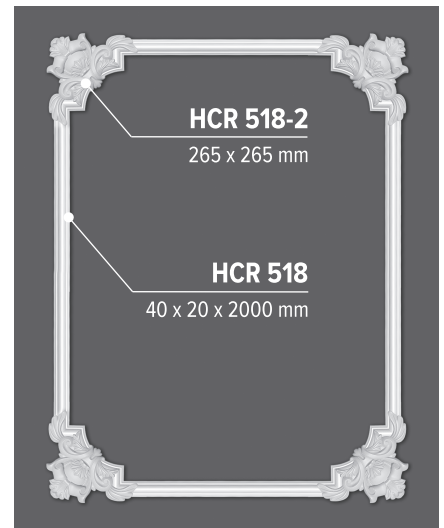

**Карнизи та молдинги ● Cornices and moldings**

**KH 914**  
30 x 20 mm

**KH 904**  
52 x 45 mm

**HCR 516 (F)**  
23 x 12 mm

**KH 913**  
30 x 35 mm

**KH 917**  
57 x 29 mm

**HCR 501 (F)**  
29 x 16 mm

**KH 902**  
40 x 22 mm

**KH 918**  
65 x 70 mm

**HCR 502 (F)**  
32 x 16 mm

**KH 905 (F)**  
45 x 40 mm

**KH 912**  
70 x 70 mm

**HCR 518 (F)**  
40 x 20 mm

**KH 906 (F)**  
52 x 24 mm

**KH 911**  
82 x 82 mm

**HCR 517 (F)**  
42 x 17 mm

L = 2000 mm

**HCR 503 (F)**  
38 x 12 mm

**HCR 508 (F)**  
90 x 16 mm

**HCR 512 (F)**  
109 x 14 mm

**HCR 504 (F)**  
48 x 10 mm

**HCR 520 (F)**  
99 x 12 mm

**HCR 515 (F)**  
110 x 25 mm

**HCR 505 (F)**  
50 x 13 mm

**HCR 513 (F)**  
100 x 15 mm

**HCR 521 (F)**  
120 x 15 mm

**HCR 506 (F)**  
70 x 12 mm

**HCR 511**  
100 x 22 mm

**HCR 509 (F)**  
129 x 19 mm

**HCR 507 (F)**  
78 x 18 mm

**HCR 514 (F)**  
100 x 21 mm

**HCR 510 (F)**  
150 x 18 mm