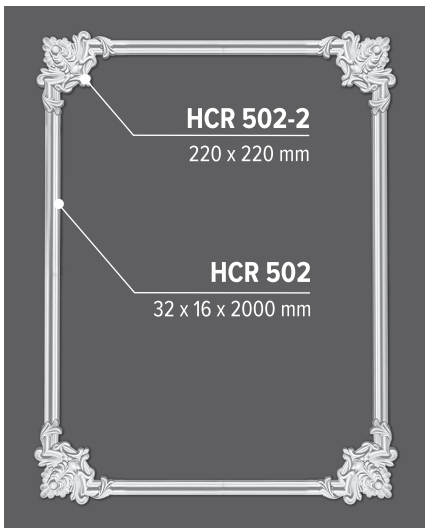

**Карнизи та молдинги ● Cornices and moldings**

**KH 914**  
30 x 20 mm

**KH 904**  
52 x 45 mm

**HCR 516 (F)**  
23 x 12 mm

**KH 913**  
30 x 35 mm

**KH 917**  
57 x 29 mm

**HCR 501 (F)**  
29 x 16 mm

**KH 902**  
40 x 22 mm

**KH 918**  
65 x 70 mm

**HCR 502 (F)**  
32 x 16 mm

**KH 905 (F)**  
45 x 40 mm

**KH 912**  
70 x 70 mm

**HCR 518 (F)**  
40 x 20 mm

**KH 906 (F)**  
52 x 24 mm

**KH 911**  
82 x 82 mm

**HCR 517 (F)**  
42 x 17 mm

L = 2000 mm

**HCR 503 (F)**  
38 x 12 mm

**HCR 508 (F)**  
90 x 16 mm

**HCR 512 (F)**  
109 x 14 mm

**HCR 504 (F)**  
48 x 10 mm

**HCR 520 (F)**  
99 x 12 mm

**HCR 515 (F)**  
110 x 25 mm

**HCR 505 (F)**  
50 x 13 mm

**HCR 513 (F)**  
100 x 15 mm

**HCR 521 (F)**  
120 x 15 mm

**HCR 506 (F)**  
70 x 12 mm

**HCR 511**  
100 x 22 mm

**HCR 509 (F)**  
129 x 19 mm

**HCR 507 (F)**  
78 x 18 mm

**HCR 514 (F)**  
100 x 21 mm

**HCR 510 (F)**  
150 x 18 mm