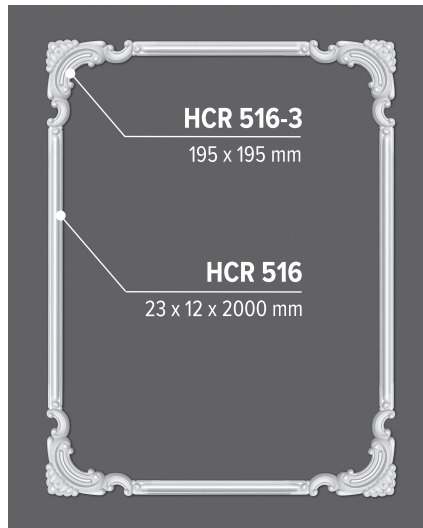

**Карнизи та молдинги ● Cornices and moldings**

**KH 914**  
30 x 20 mm

**KH 904**  
52 x 45 mm

**HCR 516 (F)**  
23 x 12 mm

**KH 913**  
30 x 35 mm

**KH 917**  
57 x 29 mm

**HCR 501 (F)**  
29 x 16 mm

**KH 902**  
40 x 22 mm

**KH 918**  
65 x 70 mm

**HCR 502 (F)**  
32 x 16 mm

**KH 905 (F)**  
45 x 40 mm

**KH 912**  
70 x 70 mm

**HCR 518 (F)**  
40 x 20 mm

**KH 906 (F)**  
52 x 24 mm

**KH 911**  
82 x 82 mm

**HCR 517 (F)**  
42 x 17 mm

L = 2000 mm

**HCR 503 (F)**  
38 x 12 mm

**HCR 508 (F)**  
90 x 16 mm

**HCR 512 (F)**  
109 x 14 mm

**HCR 504 (F)**  
48 x 10 mm

**HCR 520 (F)**  
99 x 12 mm

**HCR 515 (F)**  
110 x 25 mm

**HCR 505 (F)**  
50 x 13 mm

**HCR 513 (F)**  
100 x 15 mm

**HCR 521 (F)**  
120 x 15 mm

**HCR 506 (F)**  
70 x 12 mm

**HCR 511**  
100 x 22 mm

**HCR 509 (F)**  
129 x 19 mm

**HCR 507 (F)**  
78 x 18 mm

**HCR 514 (F)**  
100 x 21 mm

**HCR 510 (F)**  
150 x 18 mm