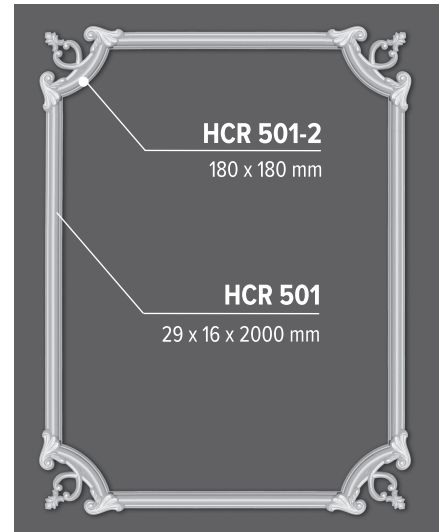

**Карнизи та молдинги ● Cornices and moldings**

**KH 914**  
30 x 20 mm

**KH 904**  
52 x 45 mm

**HCR 516 (F)**  
23 x 12 mm

**KH 913**  
30 x 35 mm

**KH 917**  
57 x 29 mm

**HCR 501 (F)**  
29 x 16 mm

**KH 902**  
40 x 22 mm

**KH 918**  
65 x 70 mm

**HCR 502 (F)**  
32 x 16 mm

**KH 905 (F)**  
45 x 40 mm

**KH 912**  
70 x 70 mm

**HCR 518 (F)**  
40 x 20 mm

**KH 906 (F)**  
52 x 24 mm

**KH 911**  
82 x 82 mm

**HCR 517 (F)**  
42 x 17 mm

L = 2000 mm

**HCR 503 (F)**  
38 x 12 mm

**HCR 508 (F)**  
90 x 16 mm

**HCR 512 (F)**  
109 x 14 mm

**HCR 504 (F)**  
48 x 10 mm

**HCR 520 (F)**  
99 x 12 mm

**HCR 515 (F)**  
110 x 25 mm

**HCR 505 (F)**  
50 x 13 mm

**HCR 513 (F)**  
100 x 15 mm

**HCR 521 (F)**  
120 x 15 mm

**HCR 506 (F)**  
70 x 12 mm

**HCR 511**  
100 x 22 mm

**HCR 509 (F)**  
129 x 19 mm

**HCR 507 (F)**  
78 x 18 mm

**HCR 514 (F)**  
100 x 21 mm

**HCR 510 (F)**  
150 x 18 mm